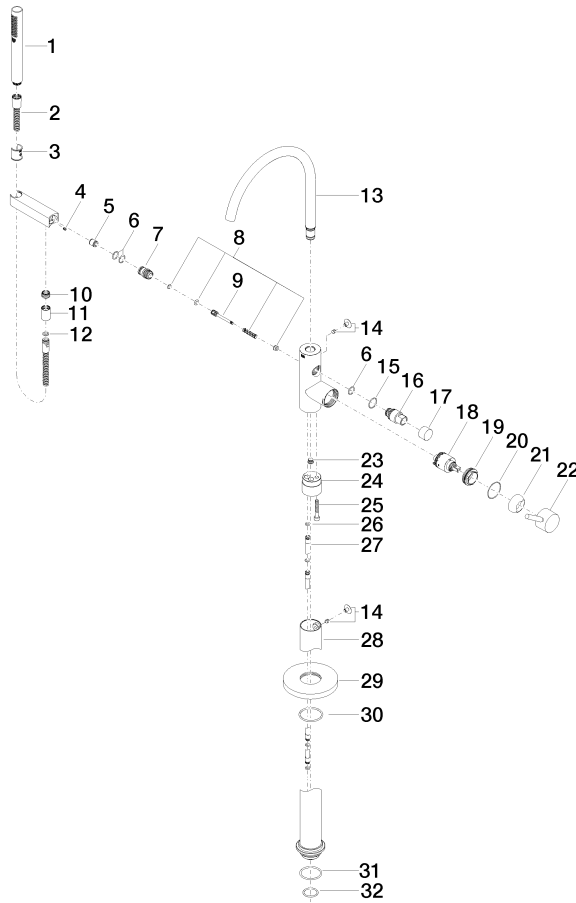

Single-lever bath mixer with stand pipe for free-standing assembly with hand shower set - Brushed Chrome

TARA

25 863 661

Parts for other finishes can be found here: [Chrome](#)

Single-lever bath mixer with stand pipe for free-standing assembly with hand shower set - Brushed Chrome

TARA

25 863 661

Spare parts list

No.	Item Number	Name	Quantity used	Delivery time
1	90 12 11 140 30-93	shower	1	20
2	90 30 02 072 00-93	Metal shower hose 1/2" x 3/8" x 1250 mm - Brushed Chrome	1	20
3	09 18 40 118 90	sleeve	1	2
4	09 31 11 058 90	pin	1	2
5	90 23 01 141 00 90	back-flow preventer	1	2
6	90 14 10 010 00 90	seal	3	2
7	09 24 03 153 20-93	nipple	1	60
8	90 16 02 023 00 90	spring	1	2
9	09 31 09 102 20-93	pull-rod	1	60
10	09 24 03 069 90	nipple	1	2
11	90 21 02 069 00-93	cover	1	-
Spare part can no longer be ordered, please order the replacement item				
12	90 14 20 026 00 90	seal	1	2
13	90 28 22 327 01-93	spout	1	20
14	04 31 20 036 00 90	plug	2	2
15	09 14 10 112 90	seal	1	2
16	09 21 34 081 20-93	nipple	1	20
17	09 20 88 002-93	handle	1	20
18	90 15 05 039 00 90	cartridge	1	2
19	09 24 04 298 90	nut	1	2
20	09 14 10 037 90	seal	1	2
21	09 28 30 036-93	cover	1	20
22	90 20 66 005 00-93	handle	1	20
23	04 31 20 039 11 90	plug	1	2
24	09 24 03 152 20-93	adaptor	1	-
Spare part can no longer be ordered, please order the replacement item				
25	09 30 30 111 90	screw	1	2
26	09 14 10 139 90	seal	2	2
27	04 28 22 025 00 90	connection	2	2
28	04 28 22 030 00-93	pipe	1	20
29	09 27 88 007-93	rosette	1	20
30	90 14 10 129 00 90	seal	1	2
31	09 14 10 084 90	seal	1	2
32	09 14 10 018 90	seal	1	2