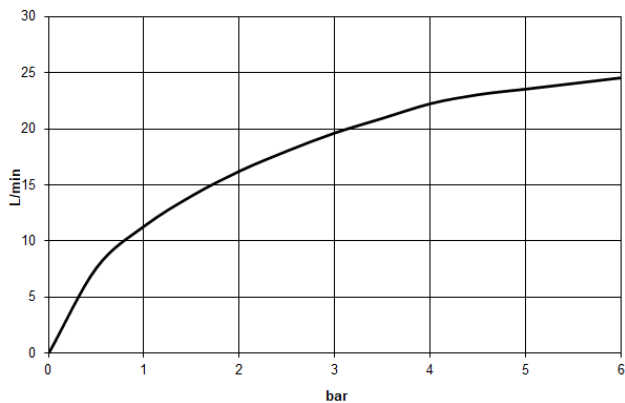

**Single-lever bath mixer with stand pipe for free-standing assembly with hand shower set - Brushed Chrome**

TARA

25 863 661

Fits: TARA, META

- spout: circular, air-enriched flow
- max. flow 19.5 l/min at 3 bar flow pressure
- Hand shower: COMPACT RAIN, max. flow rate 6.8 l/min (at 3 bar)
- bar-type hand shower with anti-scale system
- pivotable spout 360°
- 281mm projection
- wall bracket
- automatic bath/shower diverter
- total height 1031 - 1101 mm
- stand pipe height 565 - 635 mm
- height up to aerator 899 – 969 mm
- slide-on rosettes Ø 135 mm
- metal shower hose 1250mm with integrated anti-twist protection
- WRAS 2001027

Single-lever bath mixer with stand pipe for free-standing assembly with hand shower set - Brushed Chrome

TARA

Flow rate chart

Certificates

Belgaqua\_19\_77\_27. WRAS\_2001027. IAPMO\_4976 (2). LGA\_29727.