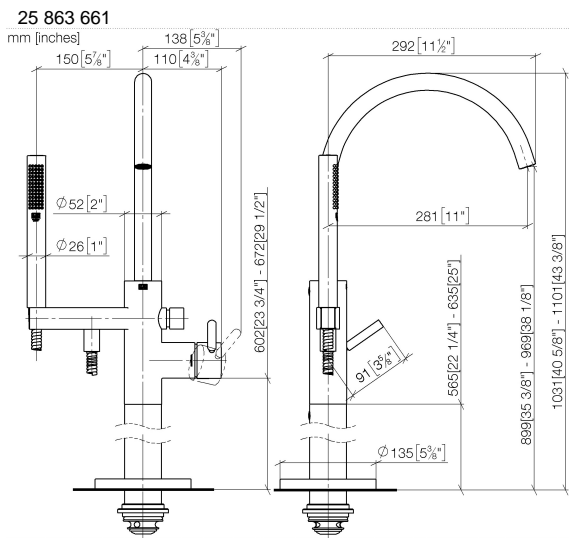

**Single-lever bath mixer with stand pipe for free-standing assembly with hand shower set - Brushed Chrome**

TARA

25 863 661

Fits: TARA, META

- spout: circular, air-enriched flow
- max. flow 19.5 l/min at 3 bar flow pressure
- Hand shower: COMPACT RAIN, max. flow rate 6.8 l/min (at 3 bar)
- bar-type hand shower with anti-scale system
- pivotable spout 360°
- 281mm projection
- wall bracket
- automatic bath/shower diverter
- total height 1031 - 1101 mm
- stand pipe height 565 - 635 mm
- height up to aerator 899 – 969 mm
- slide-on rosettes Ø 135 mm
- metal shower hose 1250mm with integrated anti-twist protection
- WRAS 2001027

Single-lever bath mixer with stand pipe for free-standing assembly with hand shower set - Brushed Chrome

TARA

Flow rate chart

Certificates

Belgaqua\_19\_77\_27. WRAS\_2001027. IAPMO\_4976 (2). LGA\_29727.